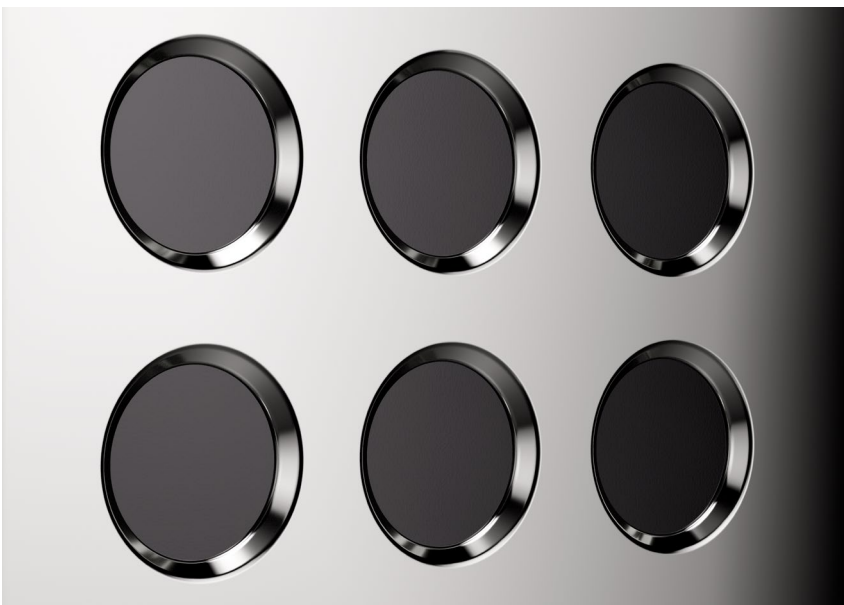

Weight: 22 Kg

Water tank capacity: 2.5 litres

Installed power: 1350 W

Tank reserve sensor

NEW DESIGN

Rounded sides: ~~They have given~~ a whole new aesthetic to this perspective of the machine. The smooth curves draw the eye in, and a new vertical orientation for the Rocket logo

Focus on the holes: The distinctive circles on the machine sides have been accentuated with a debossing treatment, giving them a three-dimensional quality

The brewing group: A dynamic, purposeful shape, with a distinctive look.